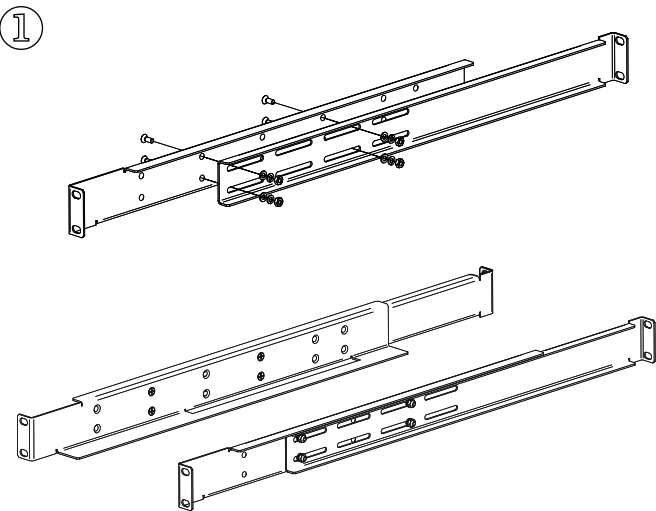

2a. INSTALLATION

UPS SINLINE RT / RT XL
UPS POWERLINE RT PLUS 1000-3000
UPS POWERLINE RT 6000
BATTERY MODULE
FOR SINLINE RT XL
BATTERY MODULE
FOR POWERLINE RT PLUS 1000-3000
BATTERY MODULE
FOR POWERLINE RT 6000

3