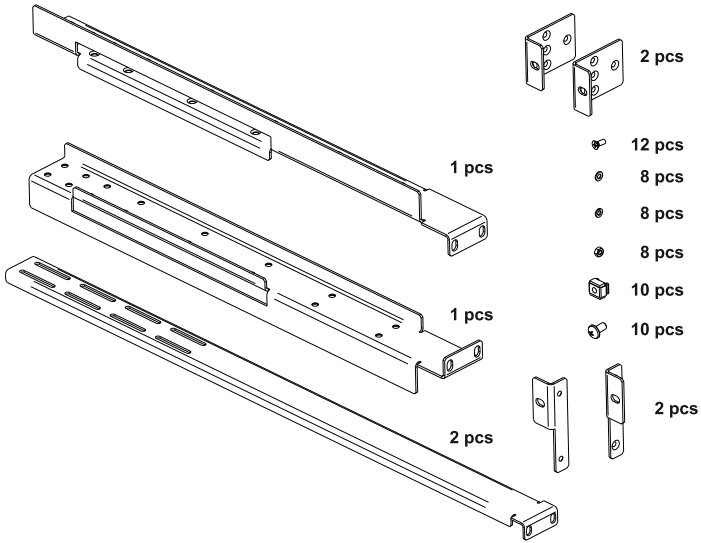

EN

EVER
POWER SYSTEMS

RACK KIT FOR UPS EVER RT 800-1200 mm

RACK MOUNTING INSTRUCTIONS

1. IN THE PACKAGING

2a. INSTALLATION

3

2b. INSTALLATION