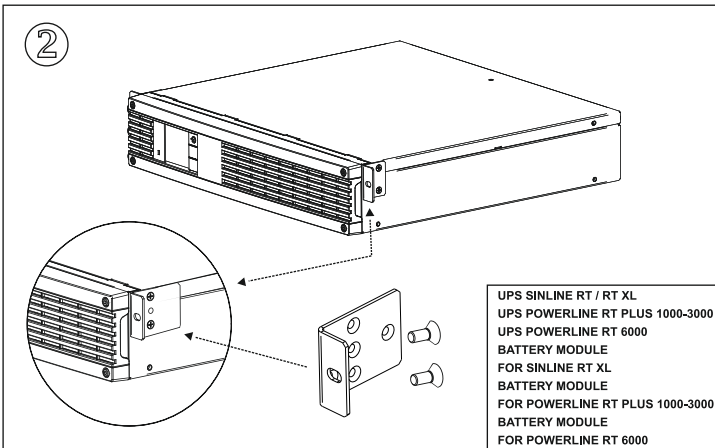

EN

EVER
POWER SYSTEMS

RACK KIT FOR UPS EVER RT 800-1200 mm

RACK MOUNTING INSTRUCTIONS

1. IN THE PACKAGING

2a. INSTALLATION

3

2b. INSTALLATION