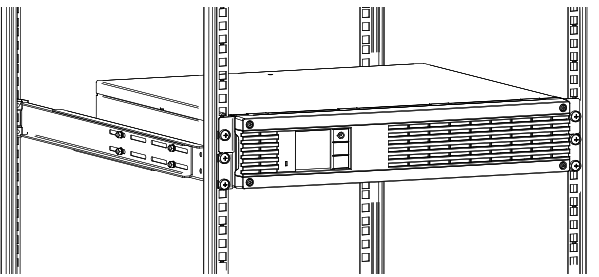

3. CONTACT

EVER Sp. z o.o. | ups@ever.eu | www.ever.eu