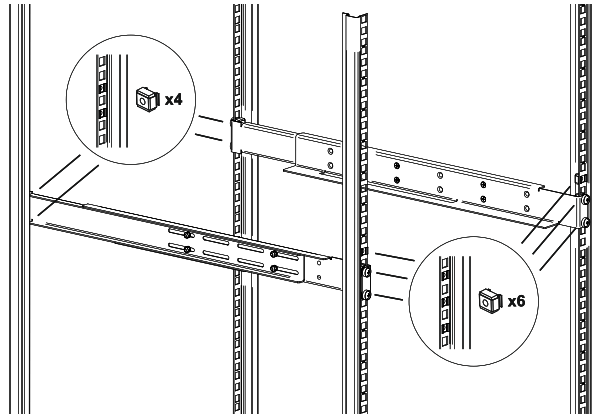

EN

EVER
POWER SYSTEMS

RACK KIT FOR UPS EVER RT 800-1200 mm

RACK MOUNTING INSTRUCTIONS

1. IN THE PACKAGING

2a. INSTALLATION

3

2b. INSTALLATION

4

5

3. CONTACT

EVER Sp. z o.o. | ups@ever.eu | www.ever.eu