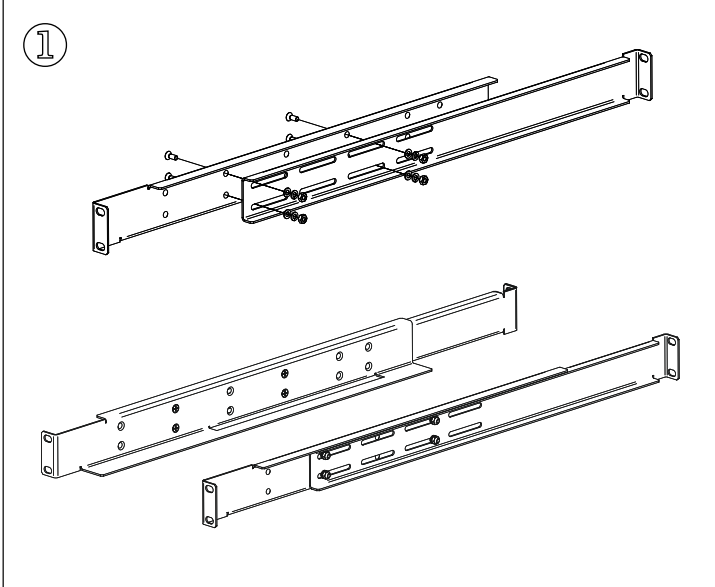

EN

EVER
POWER SYSTEMS

RACK KIT FOR UPS EVER RT 800-1200 mm

RACK MOUNTING INSTRUCTIONS

1. IN THE PACKAGING

2a. INSTALLATION

3

2b. INSTALLATION