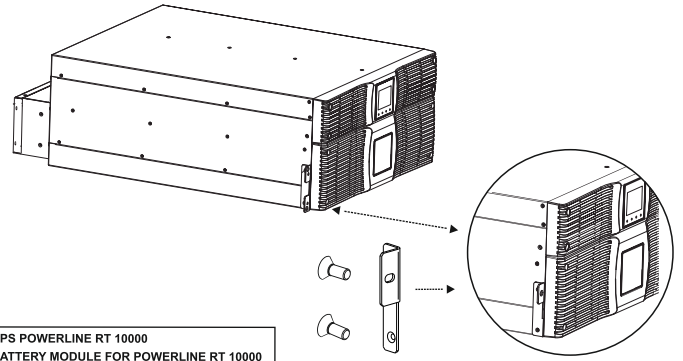

EN

EVER
POWER SYSTEMS

RACK KIT FOR UPS EVER RT 800-1200 mm

RACK MOUNTING INSTRUCTIONS

1. IN THE PACKAGING

2a. INSTALLATION

3

2b. INSTALLATION